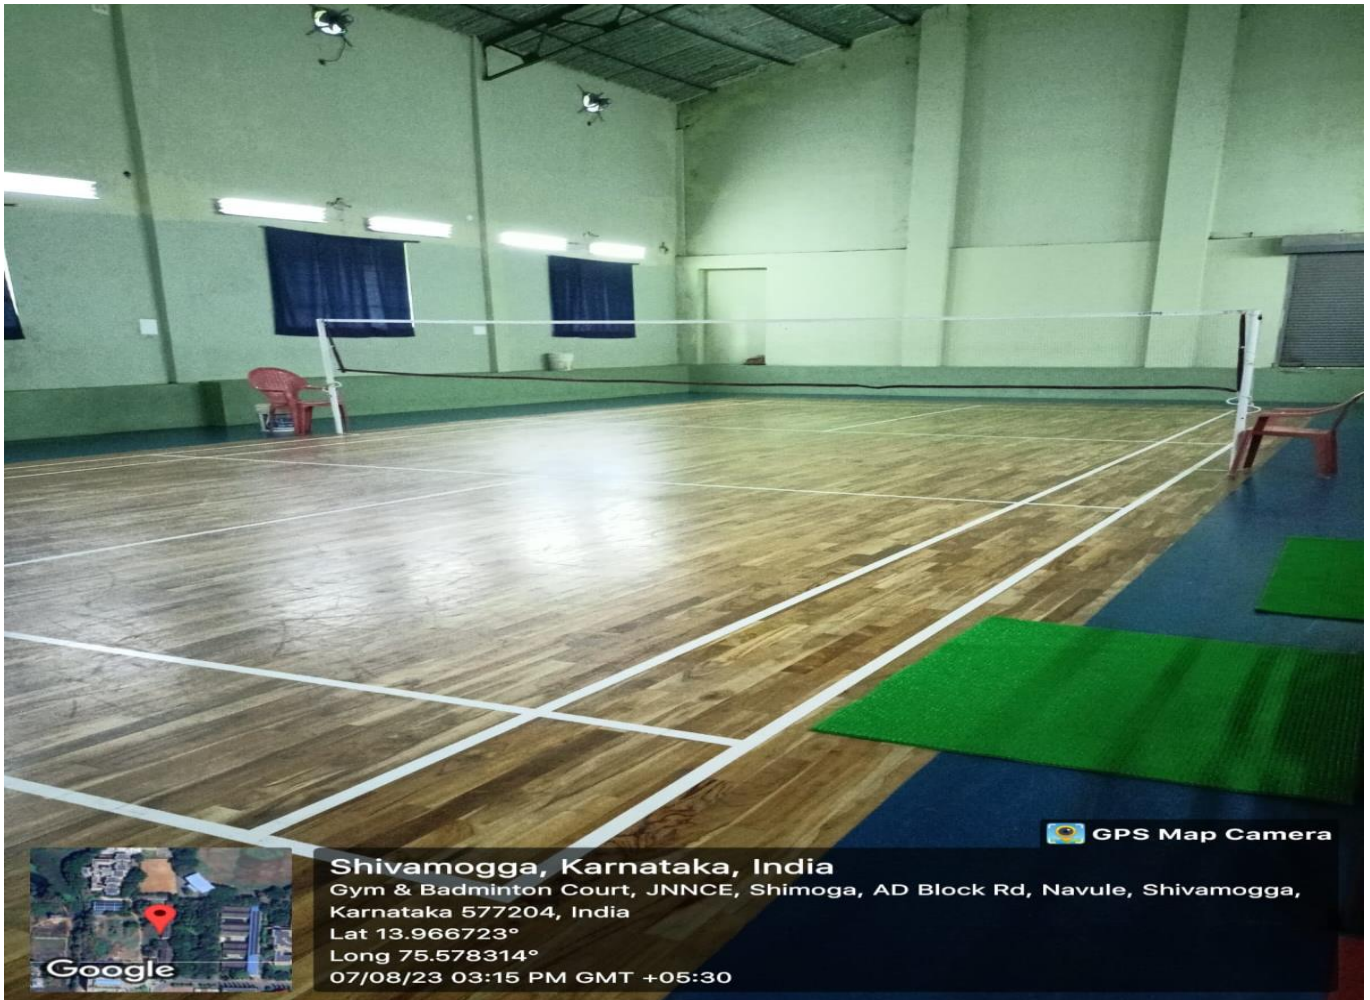

National Education Society (R.) Jawaharlal Nehru New College of Engineering, Shivamogga

(Approved by AICTE, New Delhi, Certified by UGC 2f & 12B, Accredited by NAAC -'B', UG programs: CE, ME, EEE, ECE, CSE, ISE, ETE PG Programs: MBA, accredited by NBA: 1.7.2022 to 30.6.2025, Recognized by Govt. of Karnataka and Affiliated to VTU, Belagavi)

INTERNAL QUALITY ASSURANCE CELL (IQAC)

JNNCE Badminton Court

Shivamogga, Karnataka, India
Gym & Badminton Court, JNNCE, Shivamogga, AD Block Rd, Navule, Shivamogga,
Karnataka 577204, India
Lat 13.966723°
Long 75.578314°
07/08/23 03:15 PM GMT +05:30