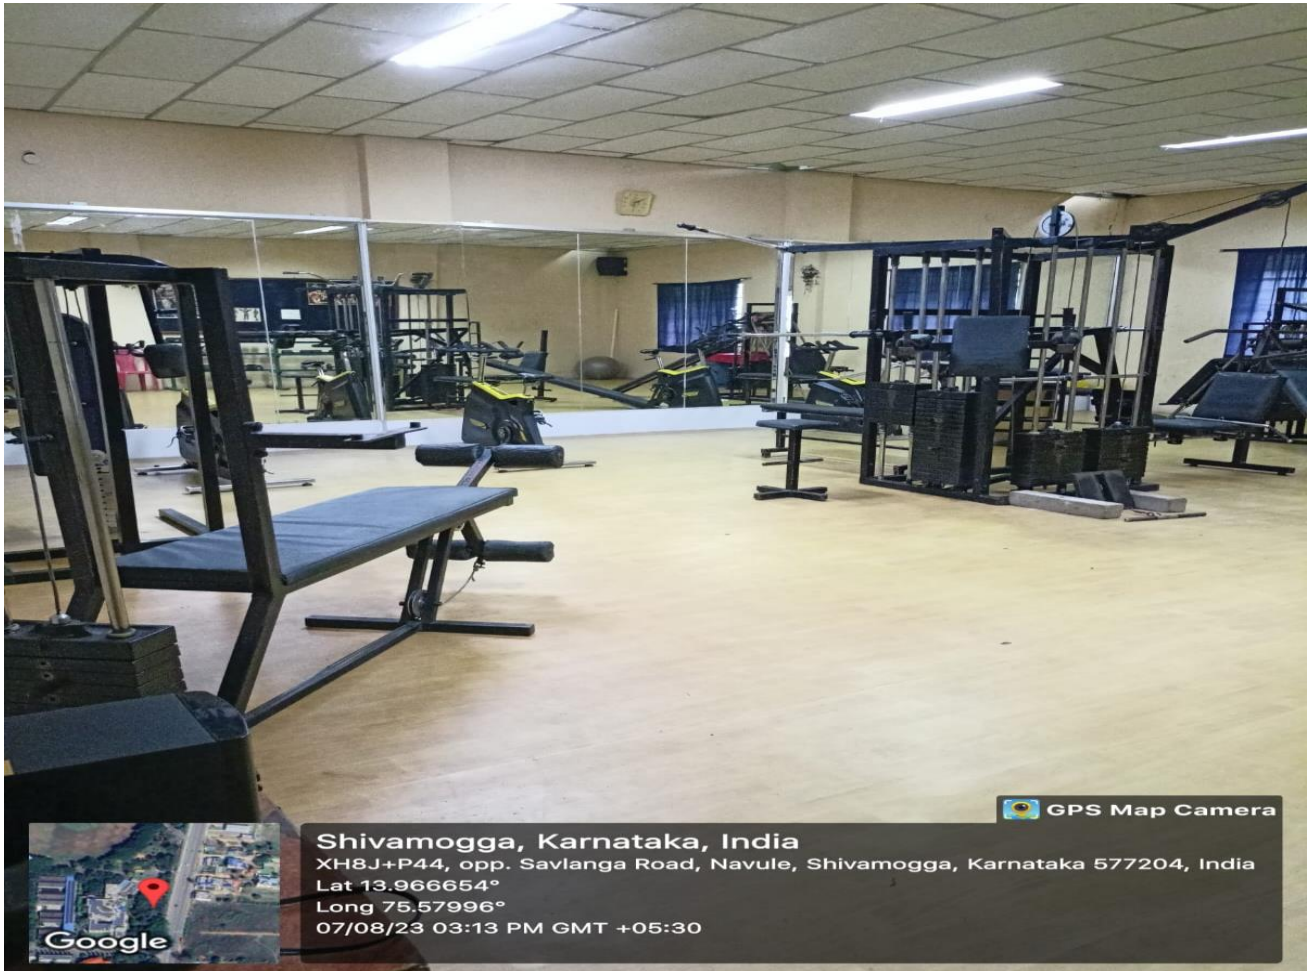

National Education Society (R.) Jawaharlal Nehru New College of Engineering, Shivamogga

(Approved by AICTE, New Delhi, Certified by UGC 2f & 12B, Accredited by NAAC -'B', UG programs: CE, ME, EEE, ECE, CSE, ISE, ETE PG Programs: MBA, accredited by NBA: 1.7.2022 to 30.6.2025, Recognized by Govt. of Karnataka and Affiliated to VTU, Belagavi)

INTERNAL QUALITY ASSURANCE CELL (IQAC)

JNNCE Gym